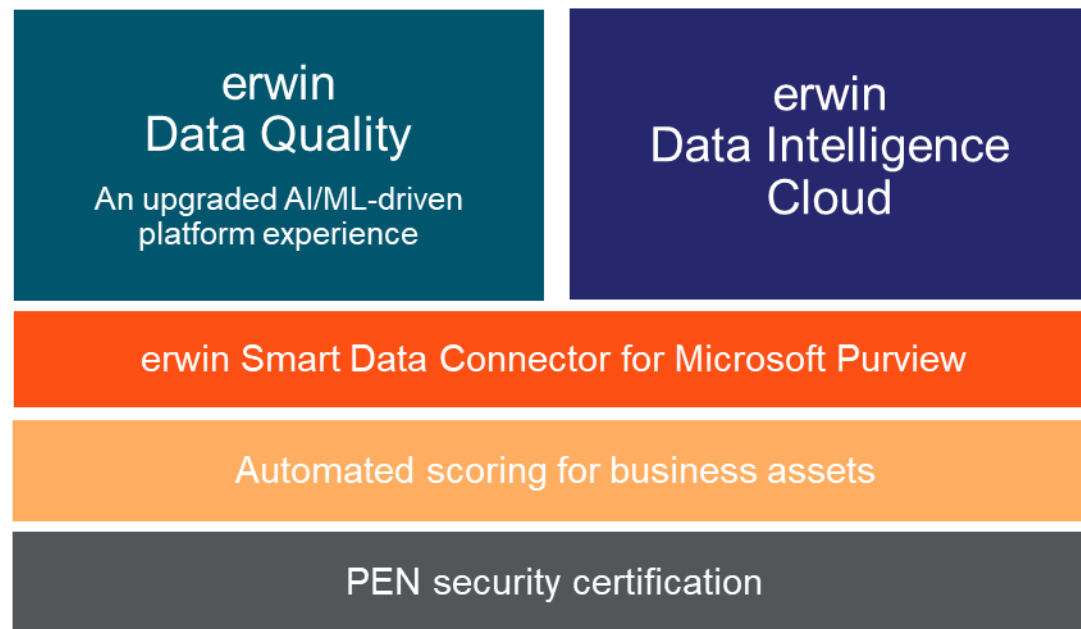

- Explore data quality via search and filtering similar to online shopping sites and gain a bird's eye view of data quality in a customizable analytics dashboard
- Leverage cross-platform data observability with no-code, advanced anomaly detection to monitor key data sources, like critical data supporting AI use, and automatically trigger alerts as data drifts beyond acceptable thresholds
- Use out-of-the-box quality measures to speed setup of observability monitoring, alerts and workflows and auto-deploy measures during data profiling
- Take advantage of the platform's self-learning capabilities to evolve quality measures in use given alert triage decisions for future monitoring efficiency
- Use built-in issue management and integrate email, Teams, Slack, JIRA or ServiceNow to extend alerts and issue workflows beyond erwin Data Quality

A new deployment option: erwin Data Intelligence Cloud

erwin Data Intelligence is now also available as a fully-featured Quest-hosted offering on Microsoft Azure in the Azure region closest to your organization.

- Lower total cost of ownership, reduce on-prem infrastructure costs and let Quest deploy and manage your software
- Take advantage of transparent, subscription-based pricing similar in approach to other erwin Data Intelligence deployment options

Also, in erwin Data Intelligence 14

- Use the erwin Smart Data Connector for Microsoft Purview to ingest Purview metadata into your data catalog to leverage across erwin Data Intelligence
- Take advantage of the scoring mechanism used in automated data value scoring to score business assets as well
- Be confident in Quest's commitment to security with PEN security certification of this release
- And more. View the erwin Data Intelligence 14.0 release notes for all enhancements and more detail on the [Quest Support Portal](#).

Want to see a demo? Contact your Quest rep or visit www.erwin.com.